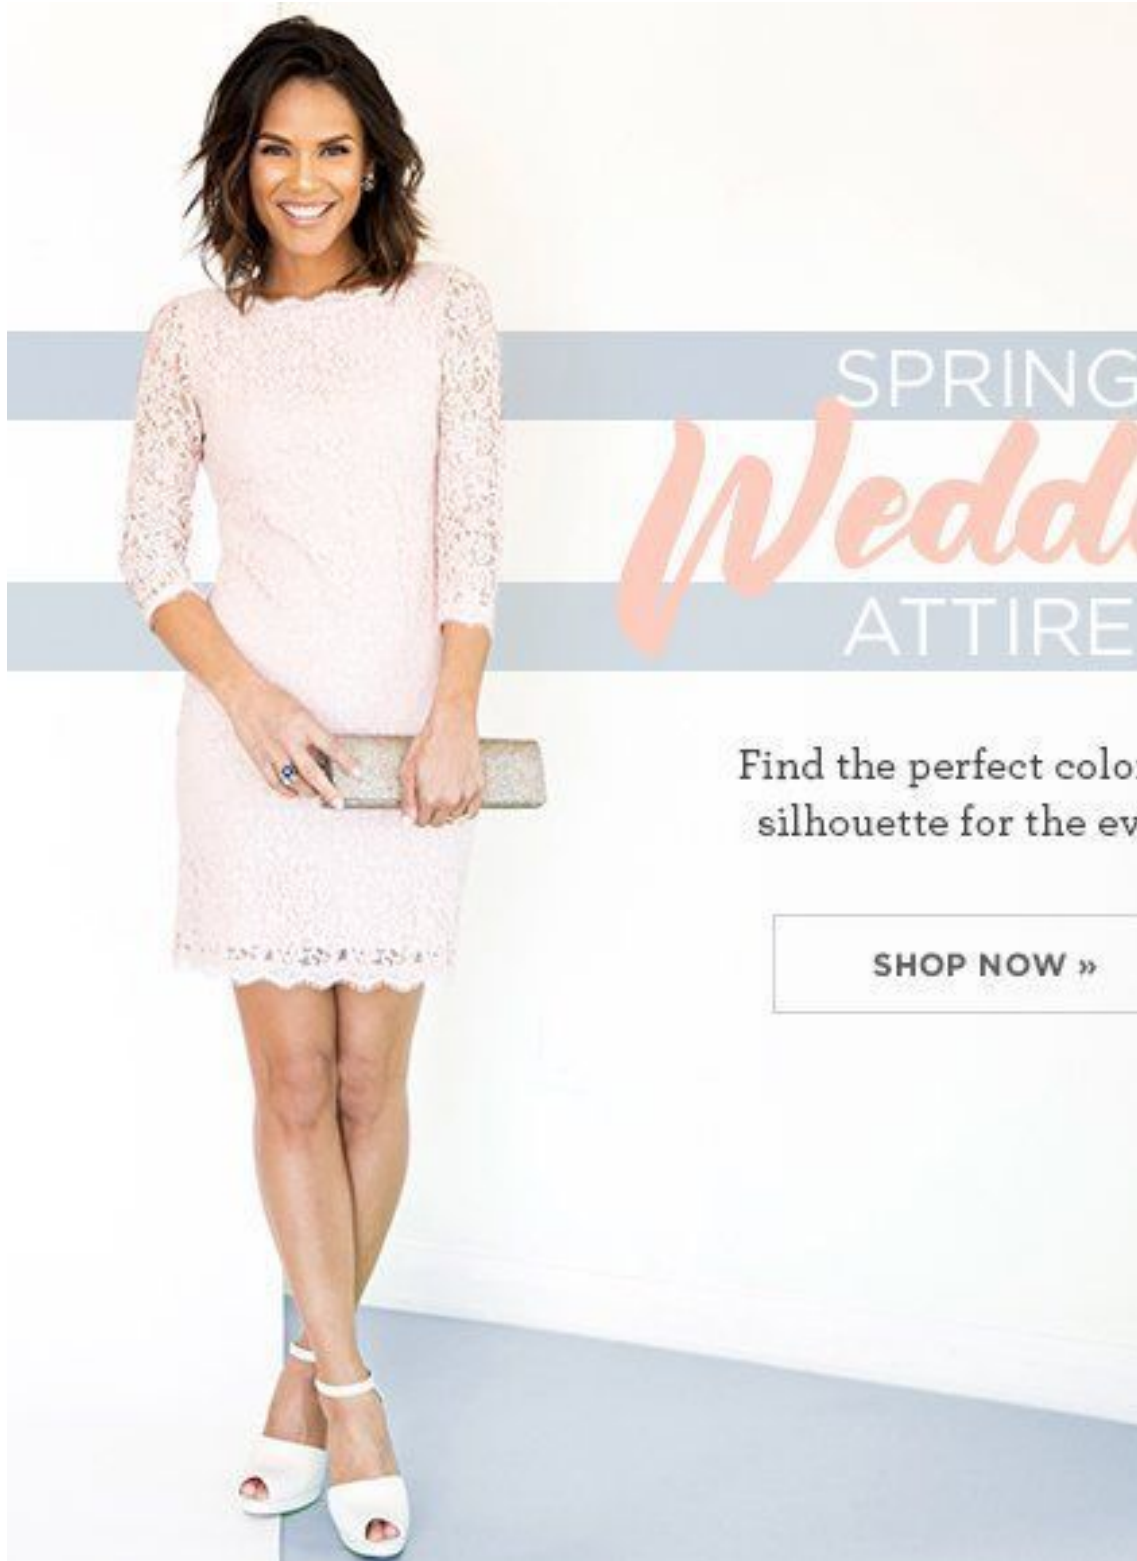

JESIREE DIZON

height 5'9" · bust 34" · cup B · waist 26" · hips 37" · dress 36 EU/6 US/8 UK
shoes size 40.5 EU/9.5 US/7 UK · hair brown · eyes brown